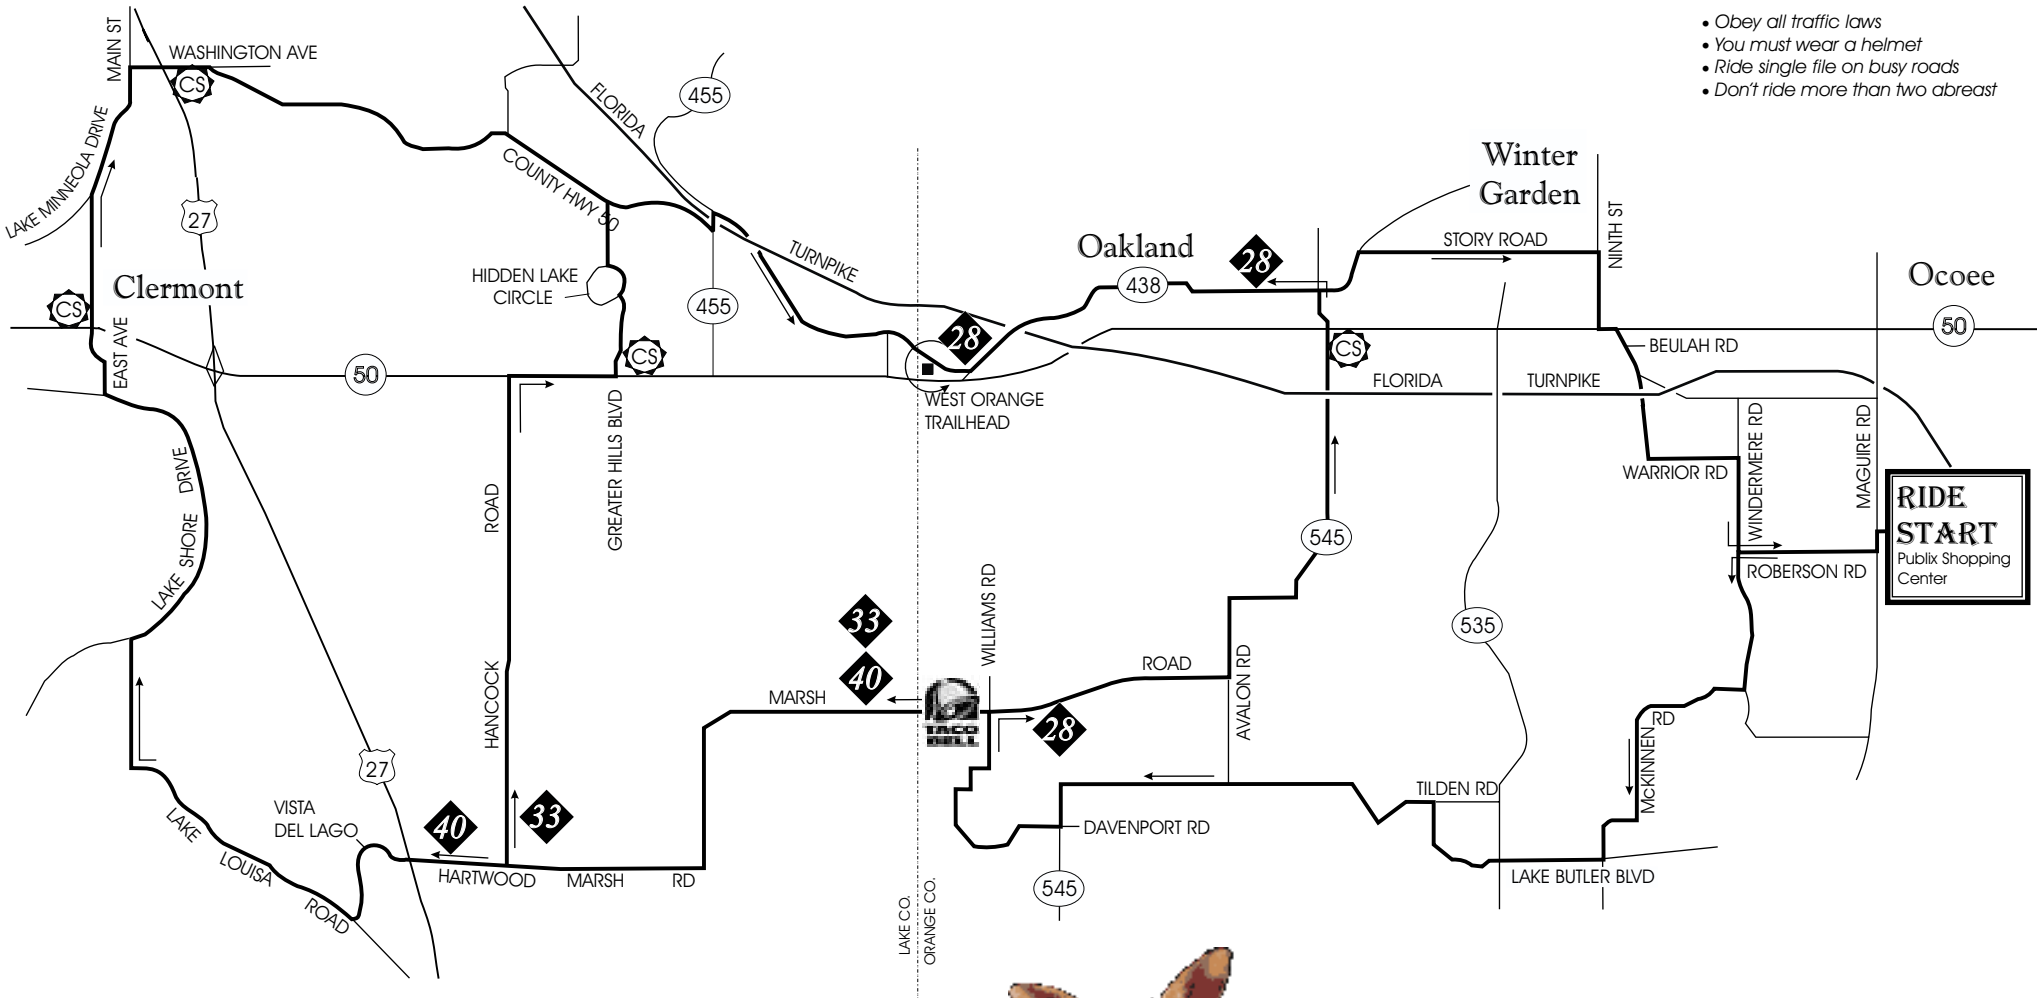

- Obey all traffic laws
- You must wear a helmet
- Ride single file on busy roads
- Don't ride more than two abreast

RIDE START
Publix Shopping Center

Taco Supreme

28 - 33 - 40 miles

For more information on the Florida Freewheelers
Please call (407) 788-BIKE