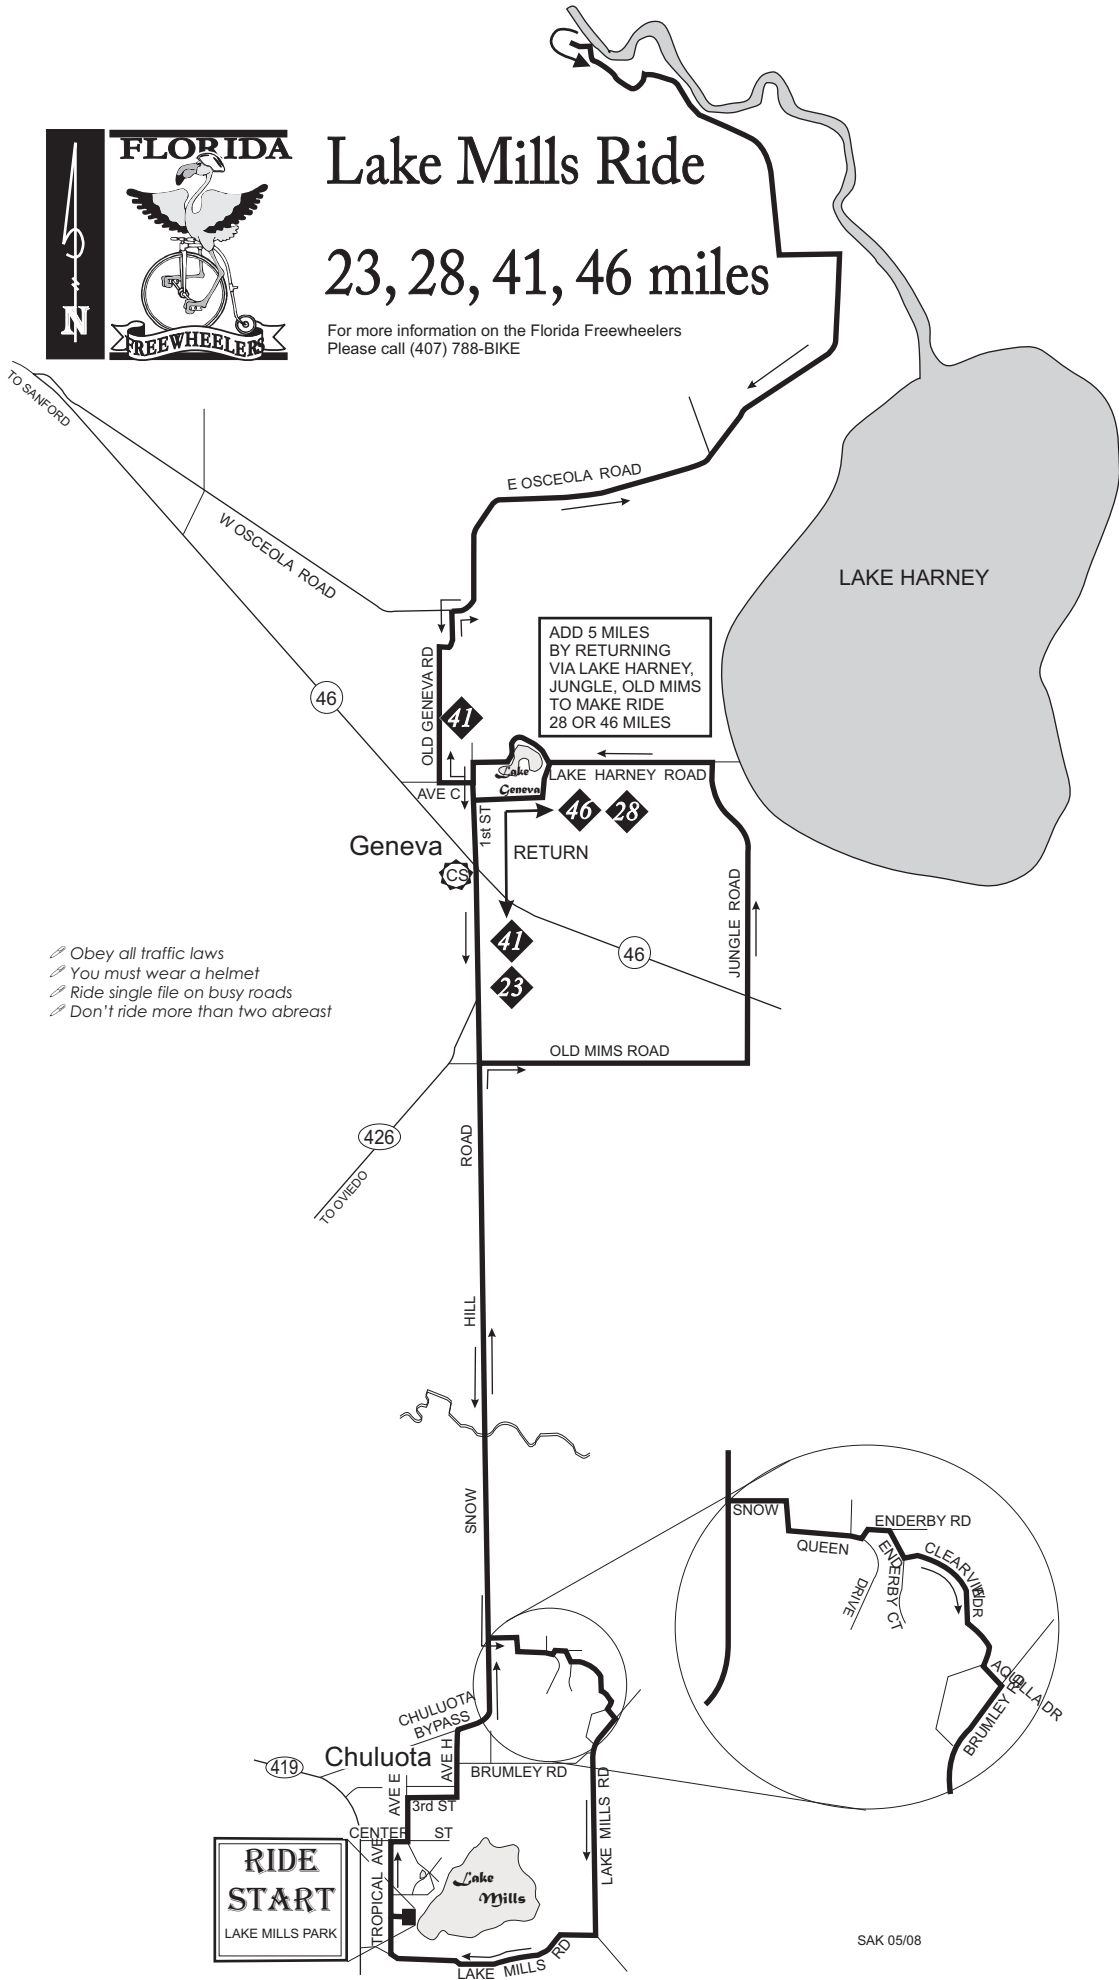

# Lake Mills Ride

## 23, 28, 41, 46 miles

For more information on the Florida Freewheelers  
Please call (407) 788-BIKE

- Obey all traffic laws
- You must wear a helmet
- Ride single file on busy roads
- Don't ride more than two abreast

**RIDE START**  
LAKE MILLS PARK