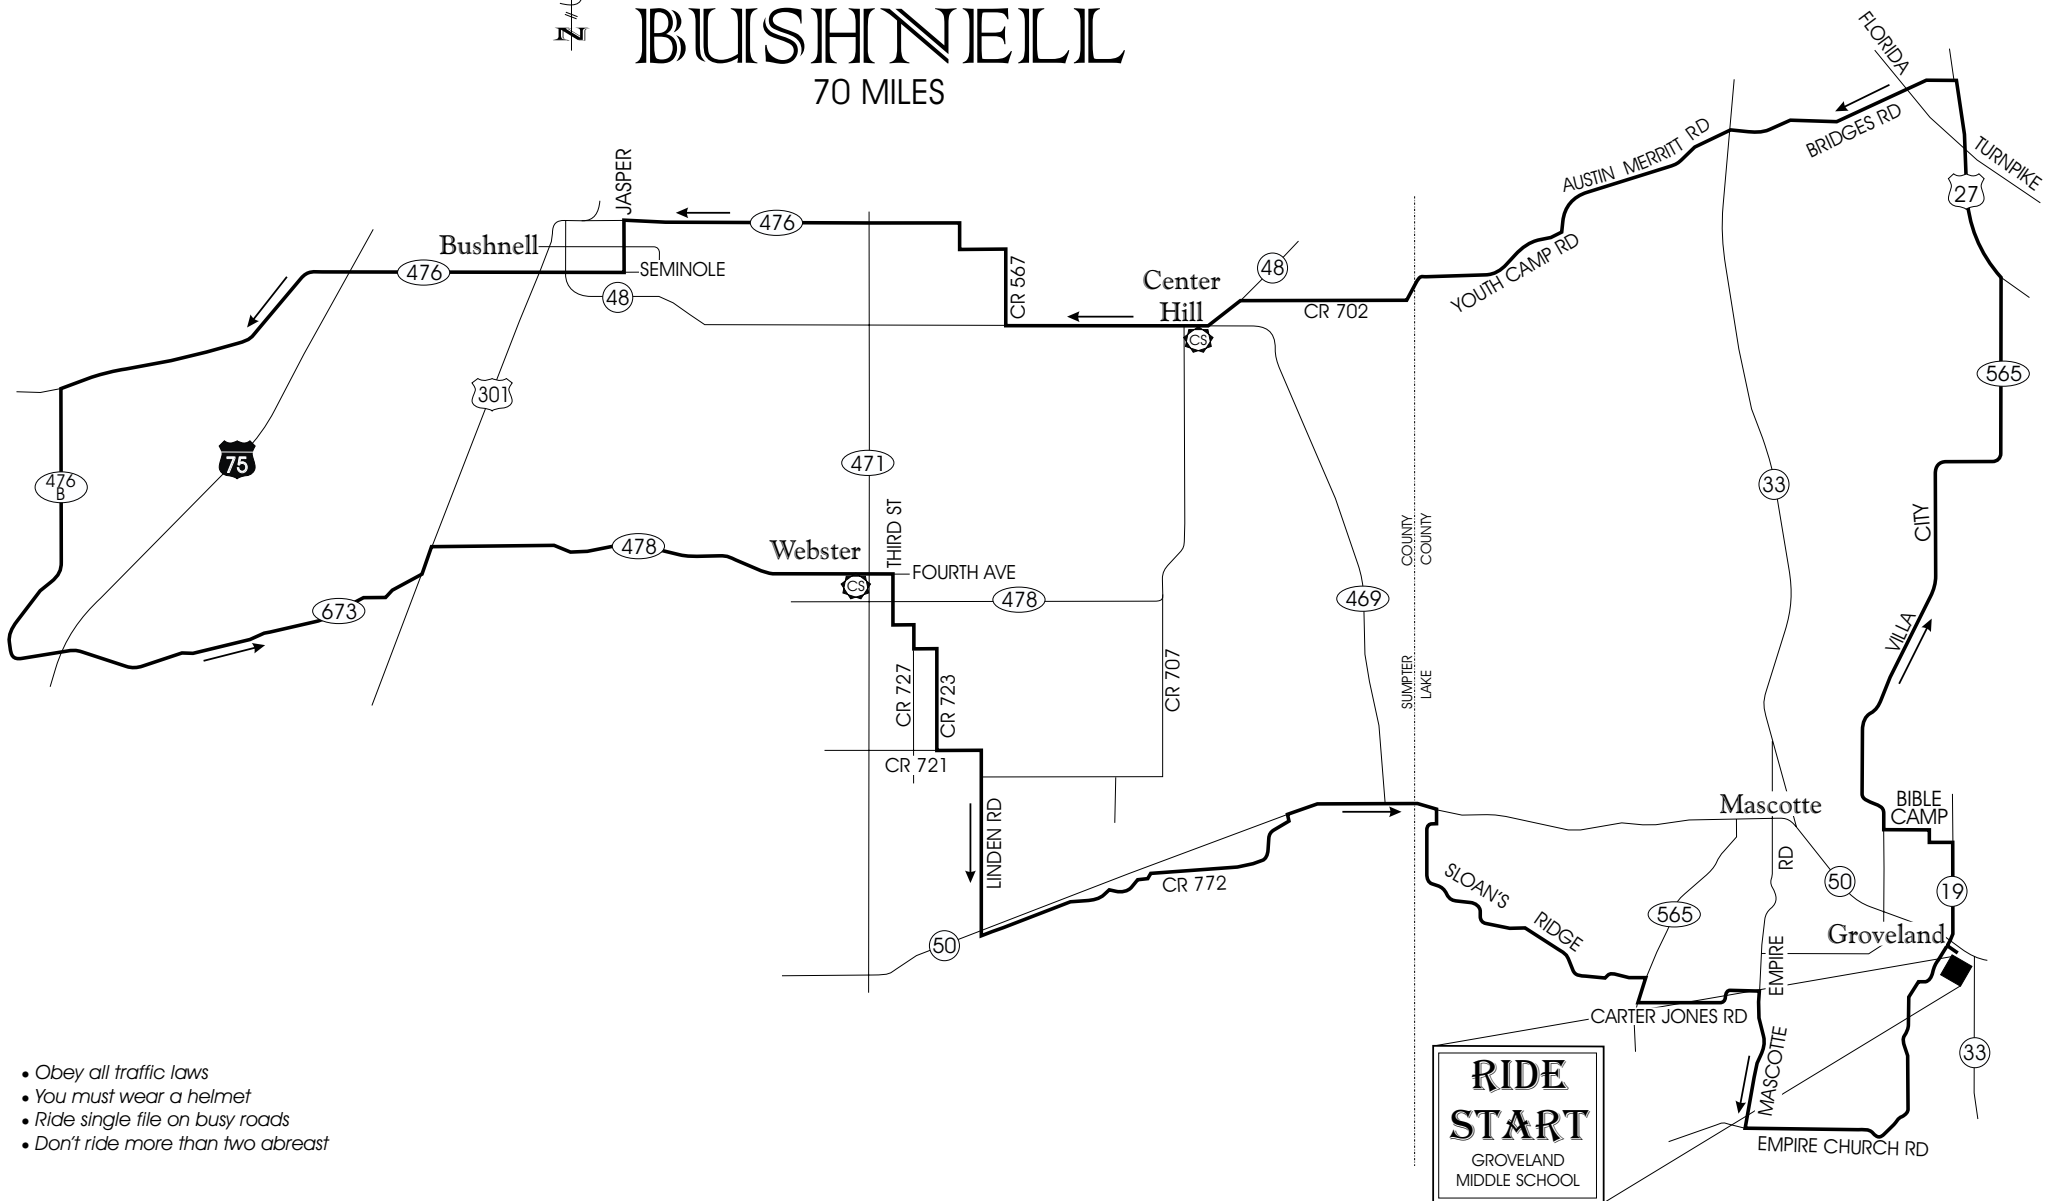

BOOGIE TO BUSHNELL

70 MILES

- Obey all traffic laws
- You must wear a helmet
- Ride single file on busy roads
- Don't ride more than two abreast

RIDE START
 GROVELAND MIDDLE SCHOOL