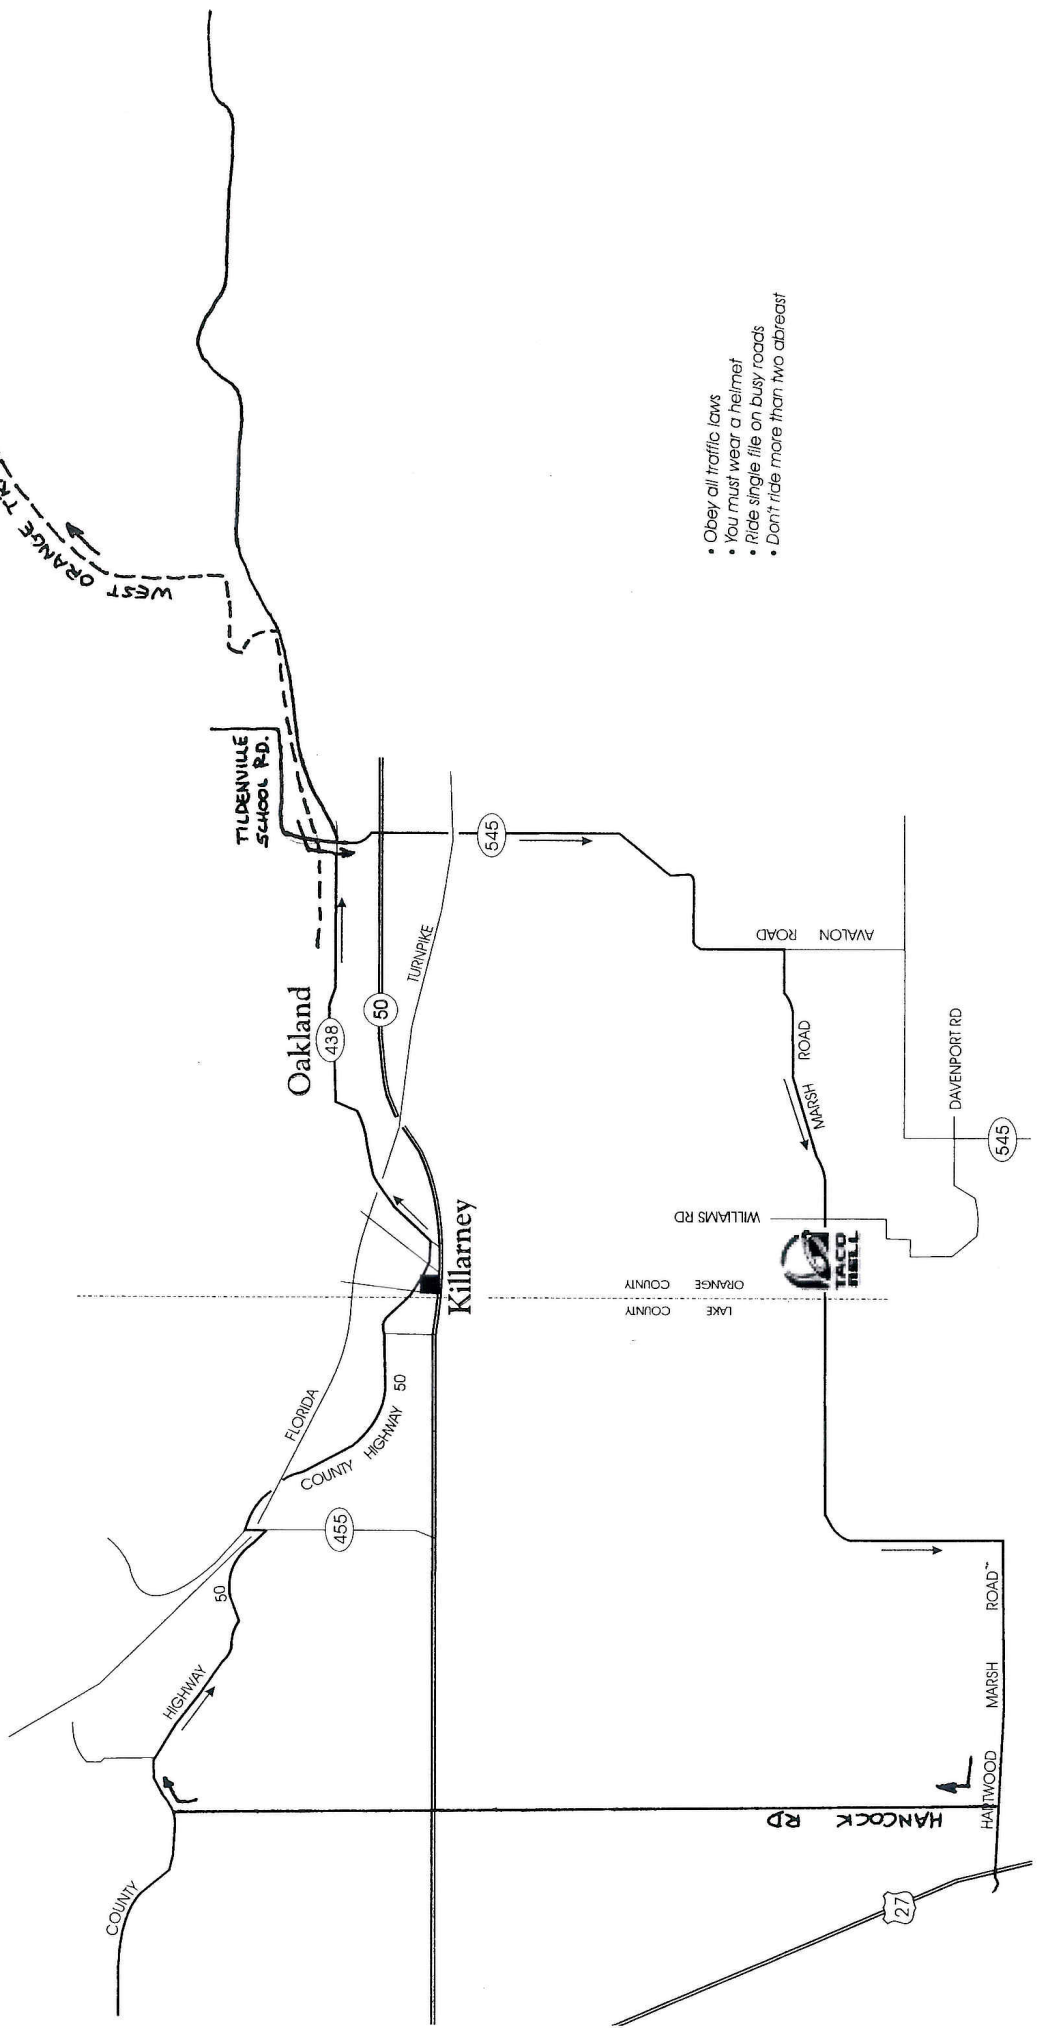

For more information on the Florida Freewheelers
Please call (407) 788-BIKE

RIDE START
HORSEMAN'S PARK

WEST ORANGE TRAIL

TILDENVILLE SCHOOL RD.

Oakland

Killarney

LAKE COUNTY
ORANGE COUNTY

WILLIAMS RD

AVALON ROAD

MARSH ROAD

DAVENPORT RD

HANCOCK RD

HAYWOOD MARSH ROAD

- Obey all traffic laws
- You must wear a helmet
- Ride single file on busy roads
- Don't ride more than two abreast