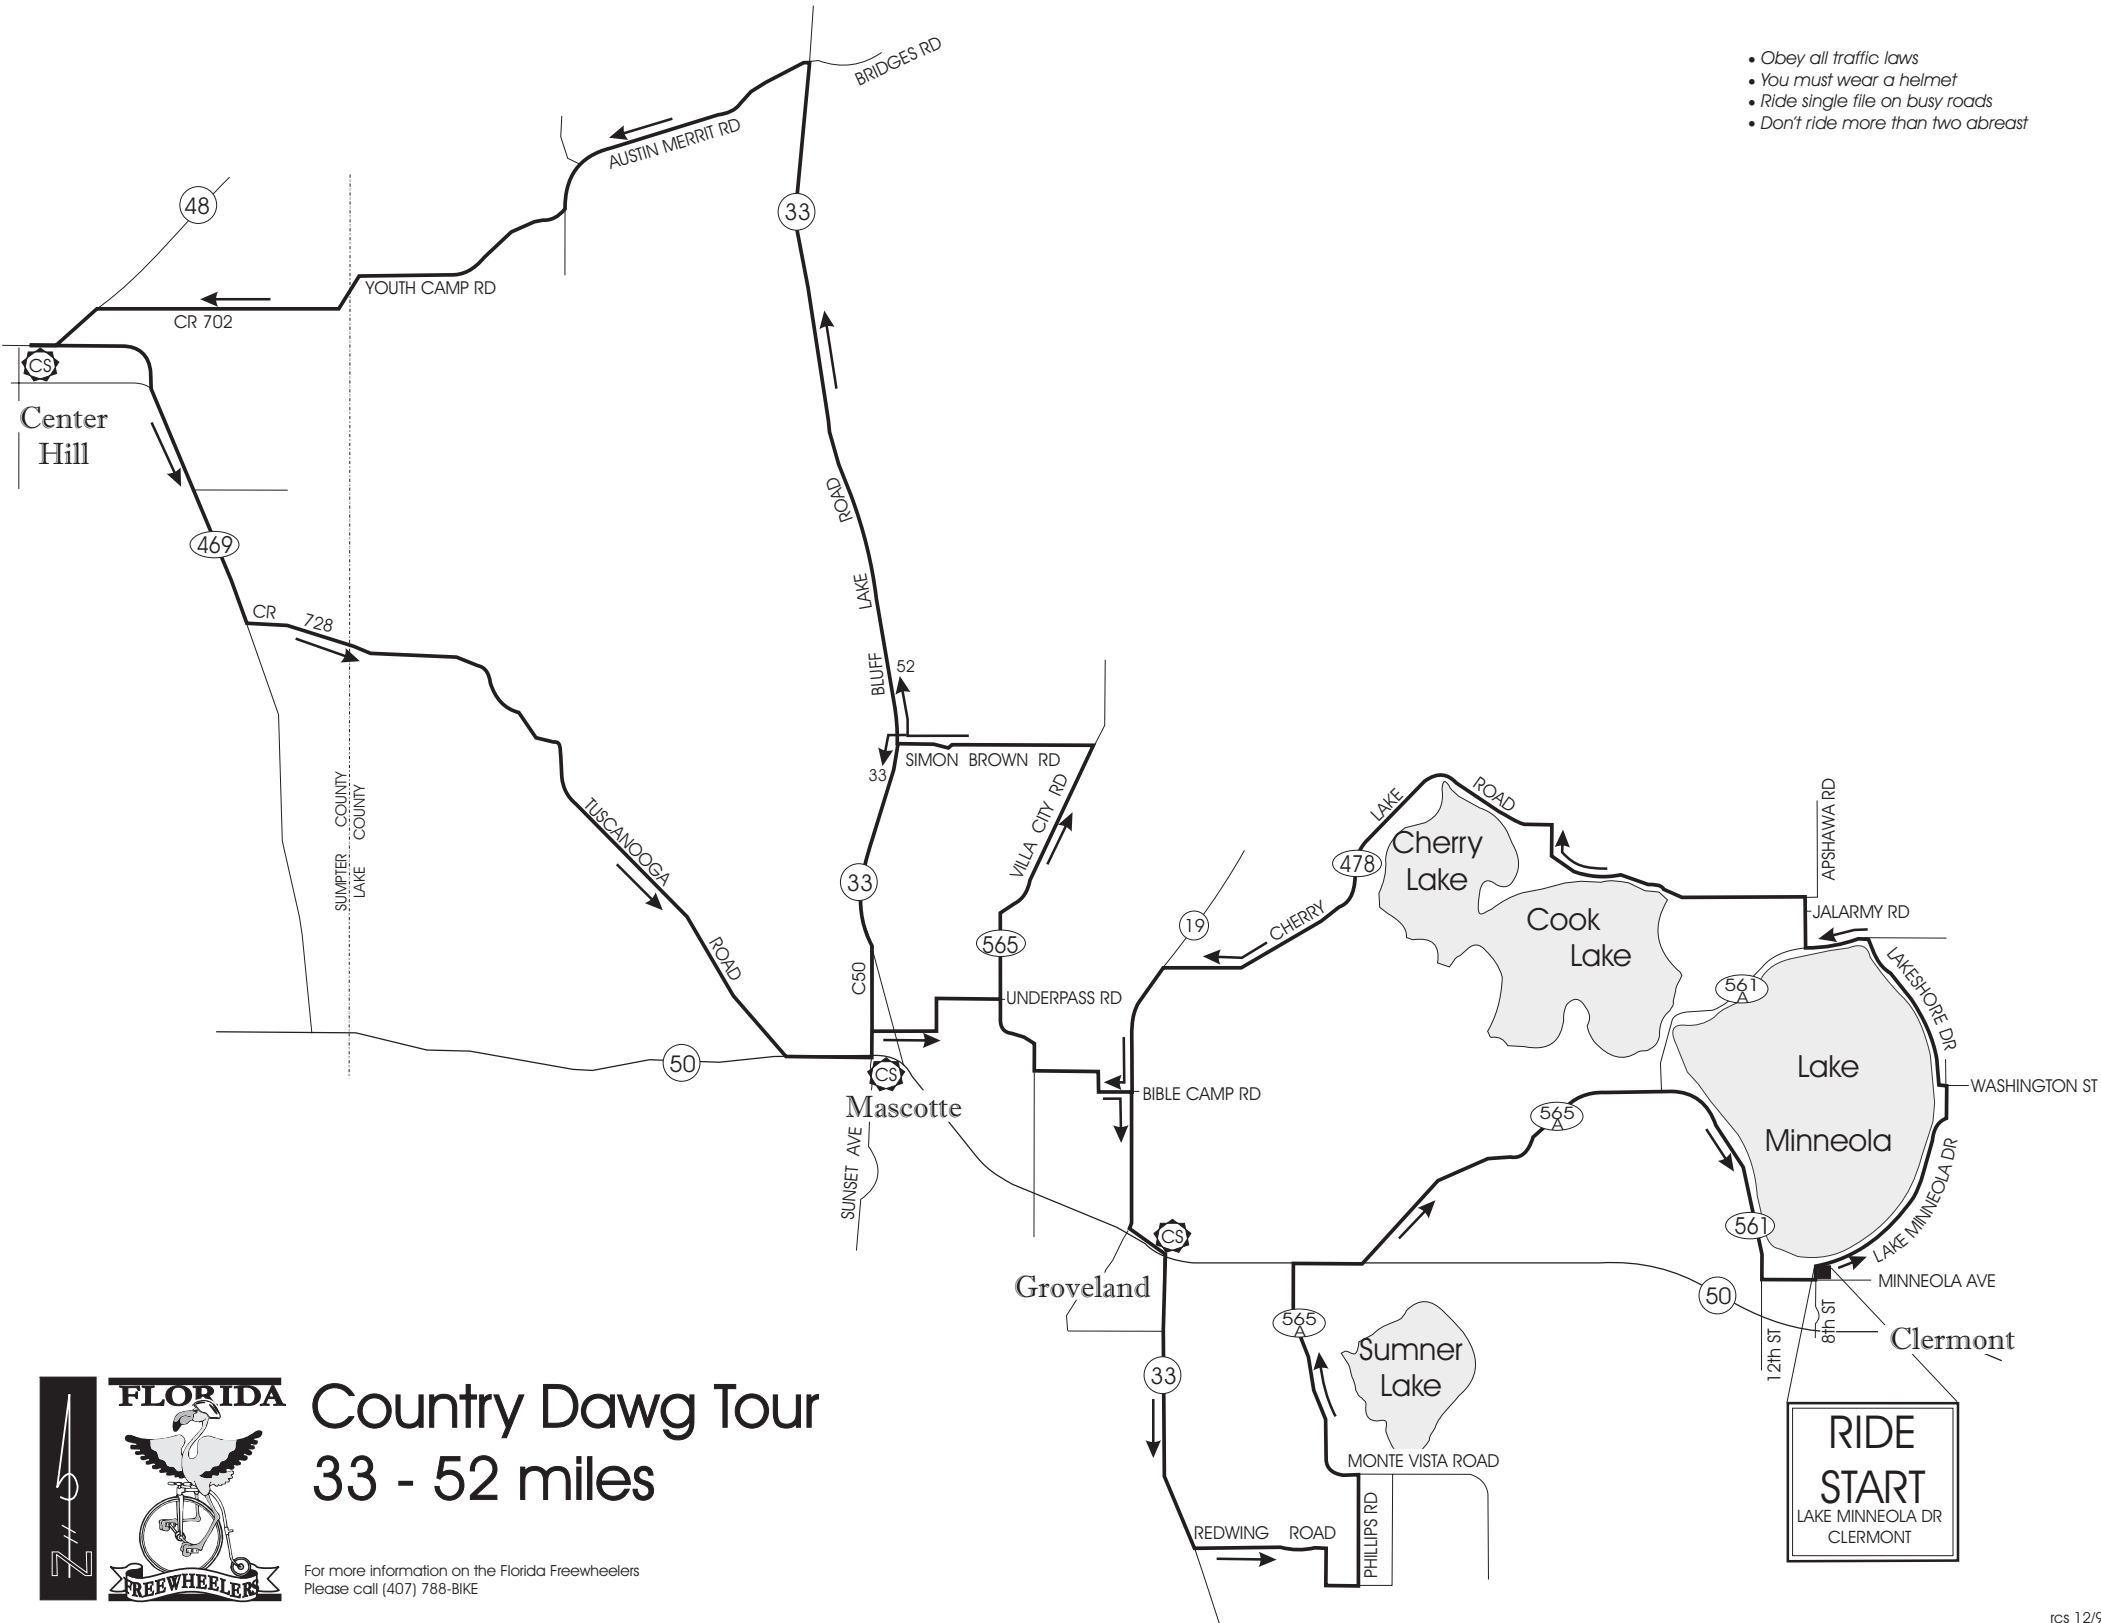

- Obey all traffic laws
- You must wear a helmet
- Ride single file on busy roads
- Don't ride more than two abreast

# Country Dawg Tour

## 33 - 52 miles

For more information on the Florida Freewheelers  
Please call (407) 788-BIKE

**RIDE START**  
LAKE MINNEOLA DR  
CLERMONT